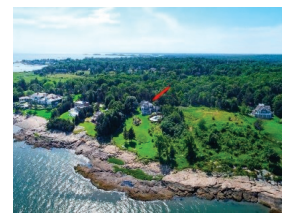

GLOBAL
LUXURY

JOE PISCITELLI
#1 Agent GCI 2018

Connecticut and NY's Westchester County

"Land Your Dream Here"©

BRANFORD

Visit joe@joepiscitelli.com for more listings

GUILFORD

WATERFRONT

Stony Creek \$4,500,000.

WATERFRONT

Pawson Park \$1,350,000.

WATERVIEW

Short Beach \$1,250,000.

WATERFRONT

Sachems Head \$5,975,000.

WATERFRONT

Sachems Head \$3,750,000.

WATERFRONT

Old Quarry \$2,495,000.

JOE PISCITELLI

joe@joepiscitelli.com - joepiscitelli.com - VM# 203-982-3511

WATERFRONTS ~ WATERVIEWS ~ SHORELINE ~ ESTATES

Over \$750 Million Closed Sold Sales 2000—2019