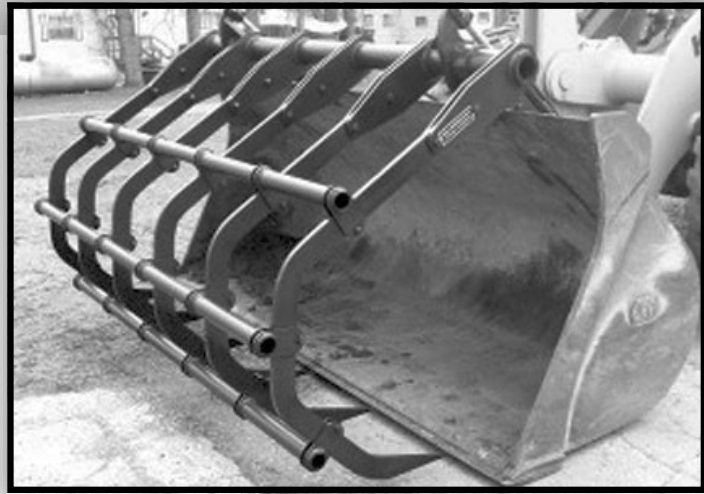

# GRAPPLE FORKS

•Payloaders•FarmLoaders•SkidSteers

**CHECK OUT OUR NEW STRONGER, THICKER  
GRAPPLE FORK TEETH FOR PAYLOADERS**

*CUSTOM-BUILT TO MATCH YOUR  
MATERIAL HANDLING NEEDS.*

**CALL TODAY FOR MORE INFORMATION**