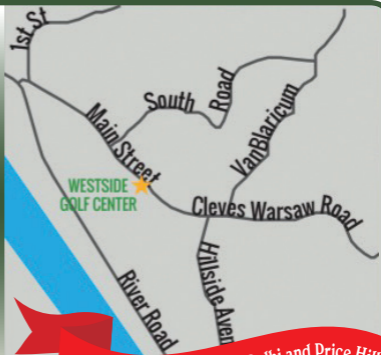

DRIVING RANGE

51 East Main Street
(in Addyston next to the Meadows)

941-GOLF

Convenient to Bridgetown, Delhi and Price Hill.