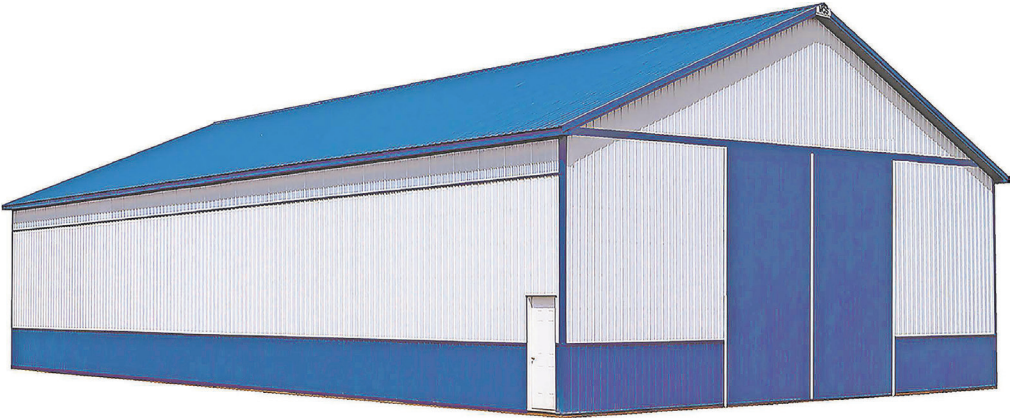

SPECIALIZING IN POST FRAME BUILDINGS

Agricultural Buildings

50x80x16 \$37,000 Installed

60x100x16 \$53,000 Installed

70x120x16 \$73,000 Installed

80x152x16 \$105,000 Installed

***Price Includes: 1-entry door and 1-split sliding door
Optional: overhangs, sidelight belt, and wainscot optional**