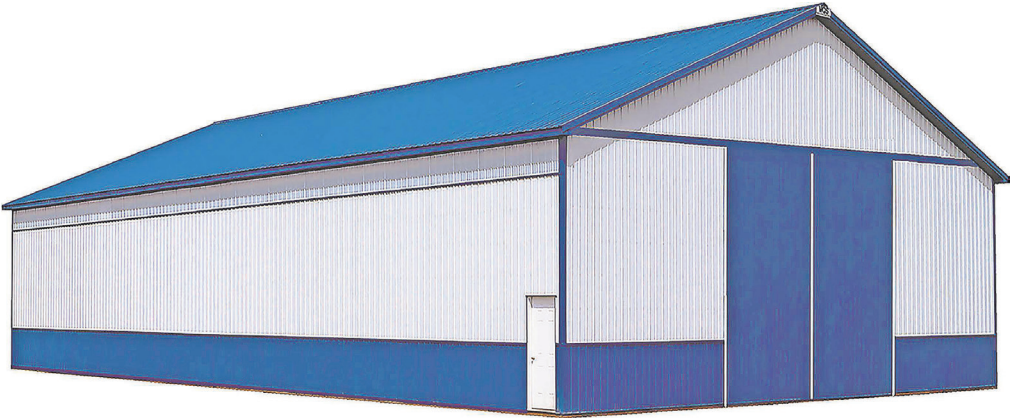

## Agricultural Buildings

**50x80x16 \$37,000 Installed**

**60x100x16 \$53,000 Installed**

**70x120x16 \$73,000 Installed**

**80x152x16 \$105,000 Installed**

**\*Price Includes: 1-entry door and 1-split sliding door  
Optional: overhangs, sidelight belt, and wainscot optional**