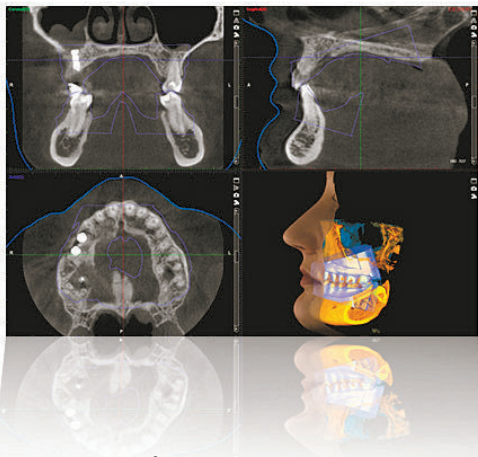

THE FINE ART OF DENTISTRY JUST GOT...FINER.

Introducing the PLANMECA® 3D CT SCAN.
NOW *at* O'MALLEY DENTAL.

O'MALLEY
DENTAL

The FINE ART of DENTISTRY

TO SCHEDULE AN APPOINTMENT OR FOR MORE INFORMATION
CALL (864) 962-4140 OR VISIT WWW.OMALLEYDENTAL.COM