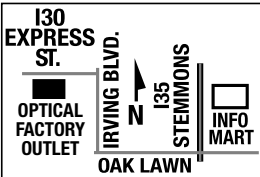

THE
Optical
FACTORY

OUTLET SALE

Includes:

- Clear Plastic Lenses
- Single Vision ~~/\$~~29.00
- Regular Bifocals ~~/\$~~39.00
- ~~/\$~~25 Buys Any Frame in the House!

214-741-6660

*Some restrictions may apply