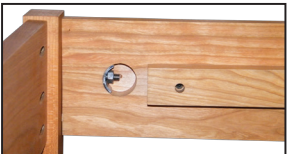

# Get Your Bed at Fly By Night

Organic Cotton

Plein-air Merino Wool

German Pocket Coils

100% Natural Latex

**Yes!** You can afford a natural mattress! Made-to-order from all natural European ingredients. **Queens start at \$1150**

EXTRA WIDE 7" SLATS

CONCEALED METAL CONNECTIONS

**QUEEN \$899**

**FLY BY NIGHT EXCLUSIVE**

**Noho Cherry Bed**  
Solid Cherry with hand-rubbed oil finish  
FULL \$899 QUEEN \$899 KING \$1049 (frame only)

21 State St • Downtown Northampton  
413-586-1464 • flybynight.com