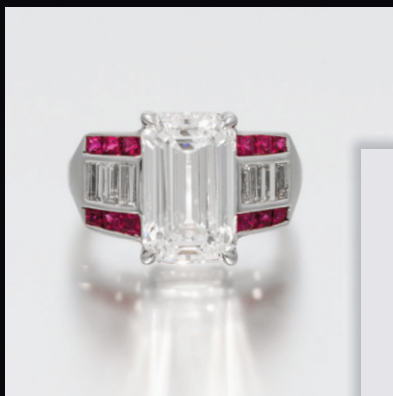

A Fine Golconda-Type Diamond  
and Ruby Ring | Sold for \$305,000

A Pair of 18 Karat Yellow Gold, Diamond  
and Invisible Set Ruby Earclips,  
Van Cleef & Arpels | Sold for \$60,000

**LESLIE  
HINDMAN  
AUCTIONEERS**