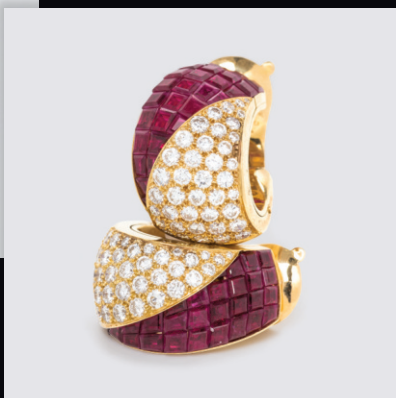

A Fine Golconda-Type Diamond  
and Ruby Ring | Sold for \$305,000

A Pair of 18 Karat Yellow Gold, Diamond  
and Invisible Set Ruby Earclips,  
Van Cleef & Arpels | Sold for \$60,000

**LESLIE  
HINDMAN  
AUCTIONEERS**