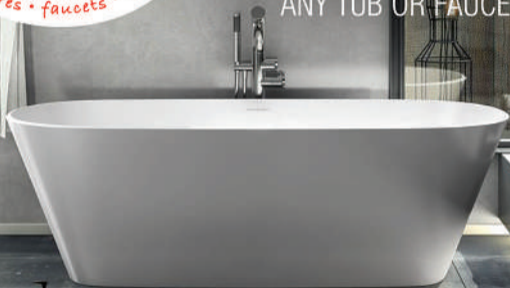

victoria ⊕ albert[®]
volcanic limestone baths

30% OFF
ANY TUB OR FAUCET

We will meet or beat online pricing!

1 Freeway Drive, Cranston, RI
401.467.0200
bathsplashshowroom.com

OTHER LOCATIONS:
Fall River & Plainville, MA
Expires 9/31 at 5:00 p.m.