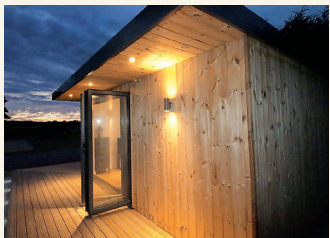

WOBURN GARDEN STUDIOS

Prices start from £2395

Visit the showroom to see our wide range of Garden Furniture, Fencing, Decking and much more

www.meritgardenproducts.co.uk

Showroom and sales at STONHAM BARNES,
Pettaugh Road, Stonham Aspal, Suffolk, IP14 6AT

CALL TODAY 01449 711145

Free installation and delivery on selected items only.
Restrictions and conditions apply. Offers strictly while stocks last