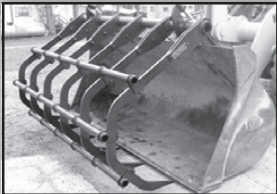

GRAPPLE FORKS

· Payloaders · Farm Loaders · Skid Steers

**CHECK OUT OUR NEW STRONGER, THICKER
GRAPPLE FORK TEETH FOR PAYLOADERS**

CALL TODAY FOR MORE INFORMATION

109 Main St., *Pettibone, ND* • **701-273-4666**

www.arenawelding.com

*CUSTOM-BUILT TO MATCH YOUR
MATERIAL HANDLING NEEDS.*

arena
fg.
welding